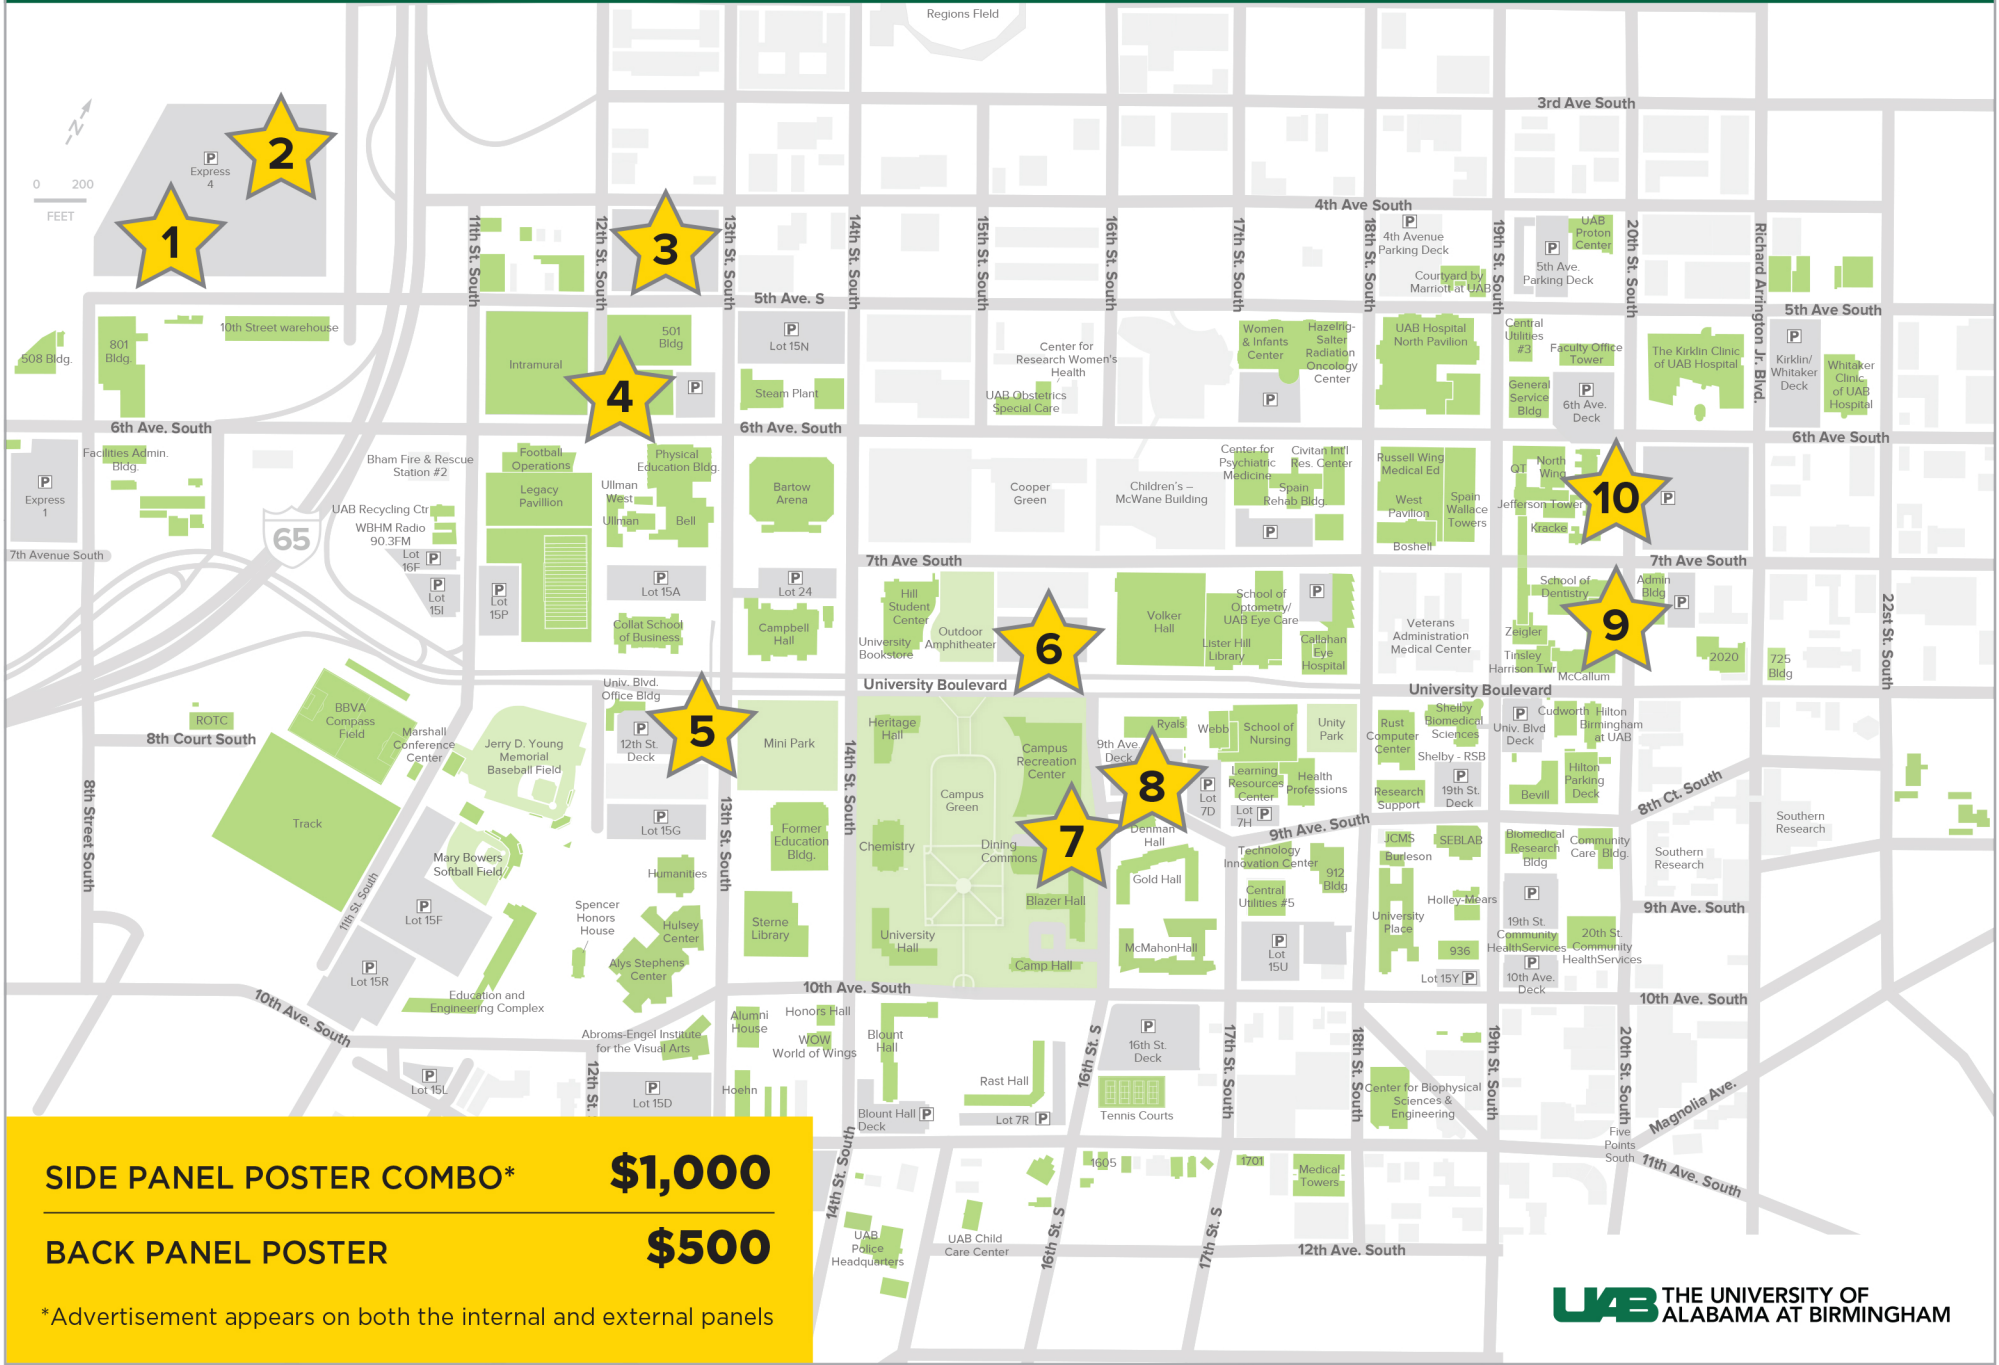

# UAB BUS SHELTER LOCATIONS

SIDE PANEL POSTER COMBO\* **\$1,000**

BACK PANEL POSTER **\$500**

\*Advertisement appears on both the internal and external panels